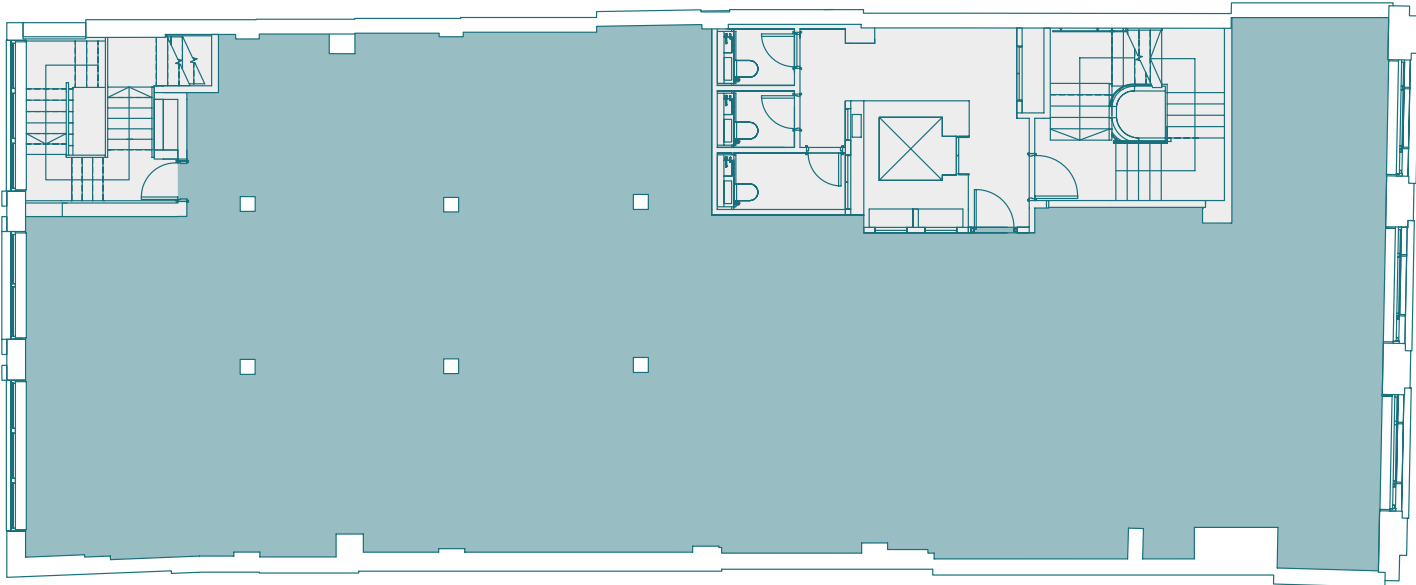

# First Floor

Office – 300 m<sup>2</sup> / 3,229 ft<sup>2</sup>

Britton Street

- Office
- Reception
- Terrace
- Core

For indicative purposes only, not to scale.