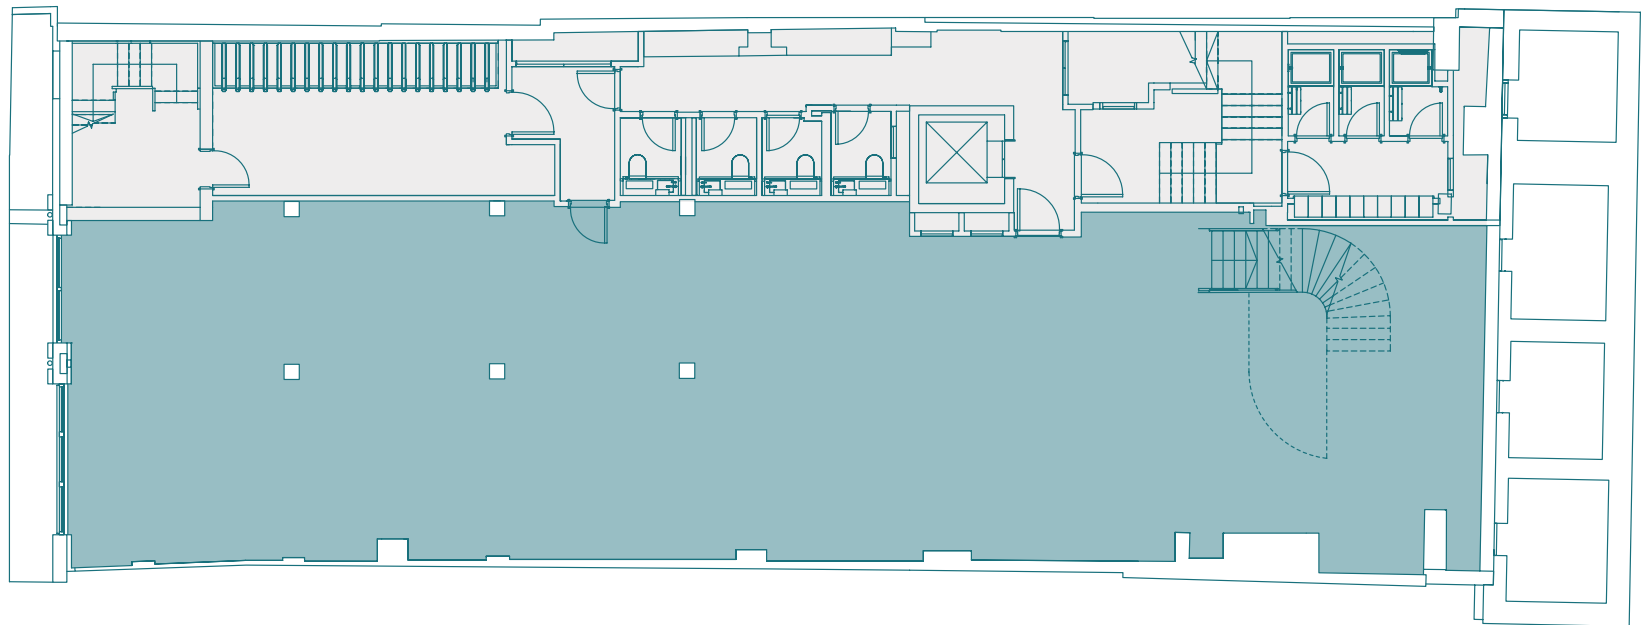

## Lower Ground Floor

Office – 234 m<sup>2</sup> / 2,519 ft<sup>2</sup>

- Office
- Reception
- Terrace
- Core

For indicative purposes only, not to scale.