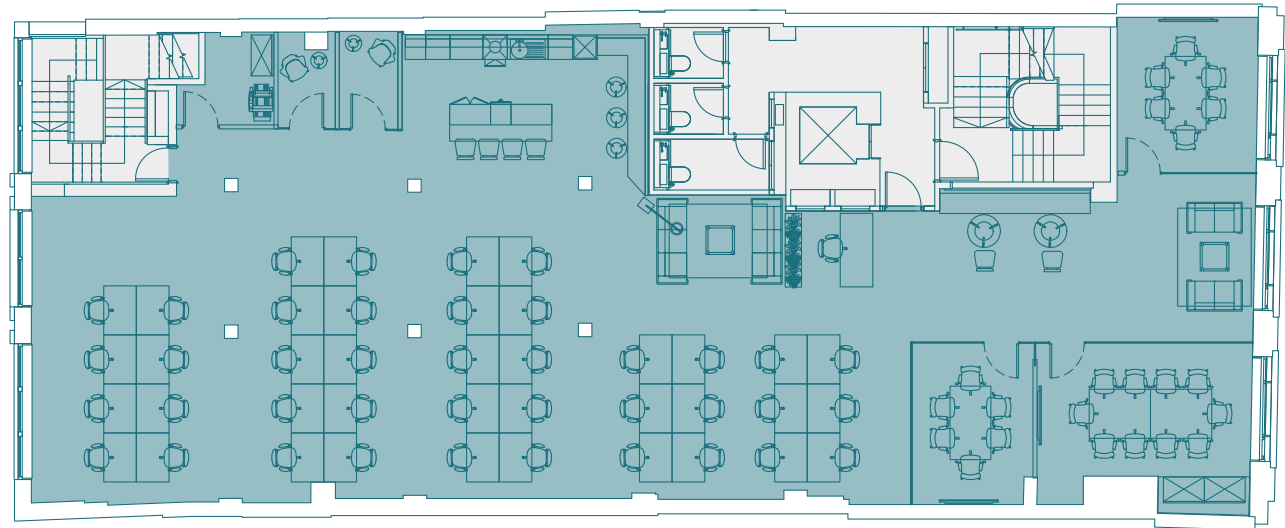

First Floor

Office – 283 m² / 3,051 ft²

Open plan desks	32
10 person meeting room	1
6 person meeting room	2
Private phone booths	2
Teapoint / breakout	1
Print / store room	1
Total working positions	32
Occupancy	1:8 m²

● Office
● Reception
● Terrace
● Core

For indicative purposes only, not to scale.